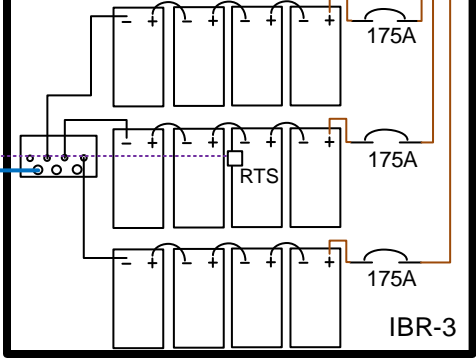

PV Combiner Box

OUTBACK NC/RE/GH 12V BATTERIES

Revision 1

Int'l Radian with Three Strings of 12V Batteries in IBR-3

FILENAME	DRAWN BY	Date	Edited By	Edited On
INTERNATIONAL RADIAN WITH IBR3.VSD	REX L.	19/5/16		

Refer to Page 2 for AC wiring

Refer to Page 2 for AC wiring

Refer to Page 2 for AC wiring

1A
GFPD
80A
0.5A
80A

80A
80A PV INPUT

TITLE	Revision			
Int'l Radian with Three Strings of 12V Batteries in IBR-3	1			
FILENAME	DRAWN BY	Date	Edited By	Edited On
INTERNATIONAL RADIAN WITH IBR3.VSD	REX L.	19/5/16		