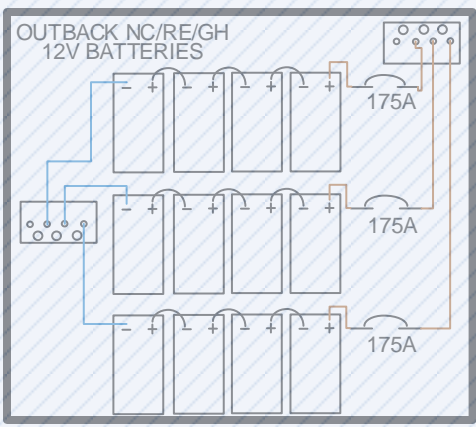

Refer to Page 2 for AC wiring

Refer to Page 2 for AC wiring

Refer to Page 2 for AC wiring

1A
GFPD
80A
0.5A
80A

80A
80A PV INPUT

TITLE	Revision			
Int'l Radian with Three Strings of 12V Batteries in IBR-3	1			
FILENAME	DRAWN BY	Date	Edited By	Edited On
INTERNATIONAL RADIAN WITH IBR3.VSD	REX L.	19/5/16		

Refer to Page 1 for DC wiring

GFPD

80A

5A

80A

80A

80A

Refer to Page 1 for DC wiring

TITLE			Revision	
Int'l Radian with Three Strings of 12V Batteries in IBR-3			1	
FILENAME	DRAWN BY	Date	Edited By	Edited On
INTERNATIONAL RADIAN WITH IBR3.VSD	REX L.	19/5/16		