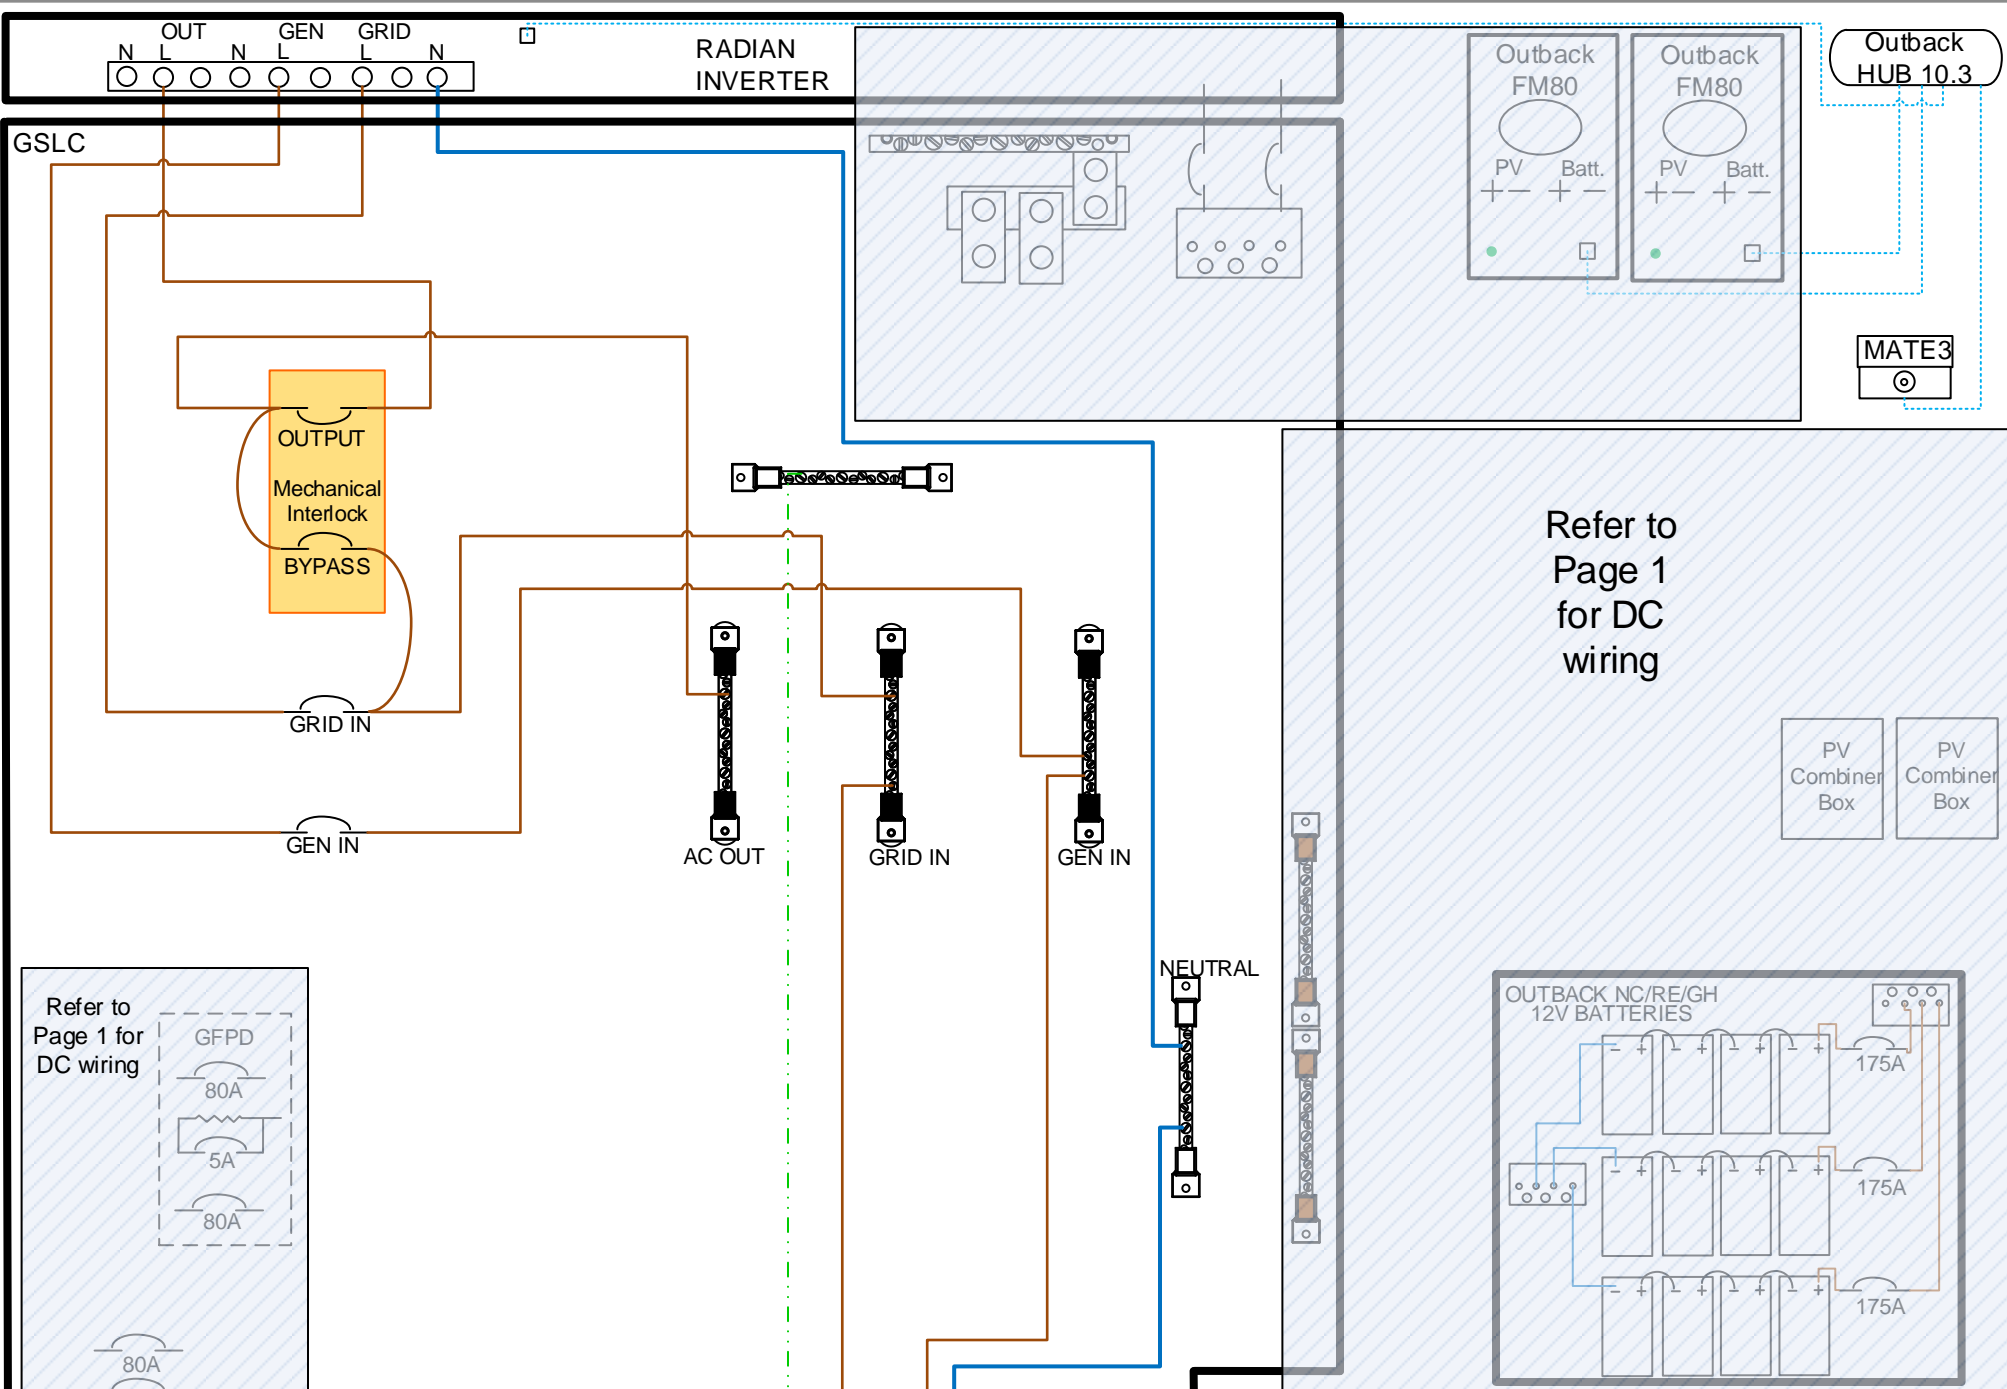

PV Combiner Box

OUTBACK NC/RE/GH 12V BATTERIES

Revision 1

Int'l Radian with Three Strings of 12V Batteries in IBR-3

FILENAME	DRAWN BY	Date	Edited By	Edited On
INTERNATIONAL RADIAN WITH IBR3.VSD	REX L.	19/5/16		

Refer to Page 2 for AC wiring

Refer to Page 2 for AC wiring

Refer to Page 2 for AC wiring

1A
GFPD
80A
0.5A
80A

80A
80A PV INPUT

TITLE	Revision			
Int'l Radian with Three Strings of 12V Batteries in IBR-3	1			
FILENAME	DRAWN BY	Date	Edited By	Edited On
INTERNATIONAL RADIAN WITH IBR3.VSD	REX L.	19/5/16		

Refer to Page 1 for DC wiring

GFPD

80A

5A

80A

80A

80A

Refer to Page 1 for DC wiring

TITLE			Revision	
Int'l Radian with Three Strings of 12V Batteries in IBR-3			1	
FILENAME	DRAWN BY	Date	Edited By	Edited On
INTERNATIONAL RADIAN WITH IBR3.VSD	REX L.	19/5/16		