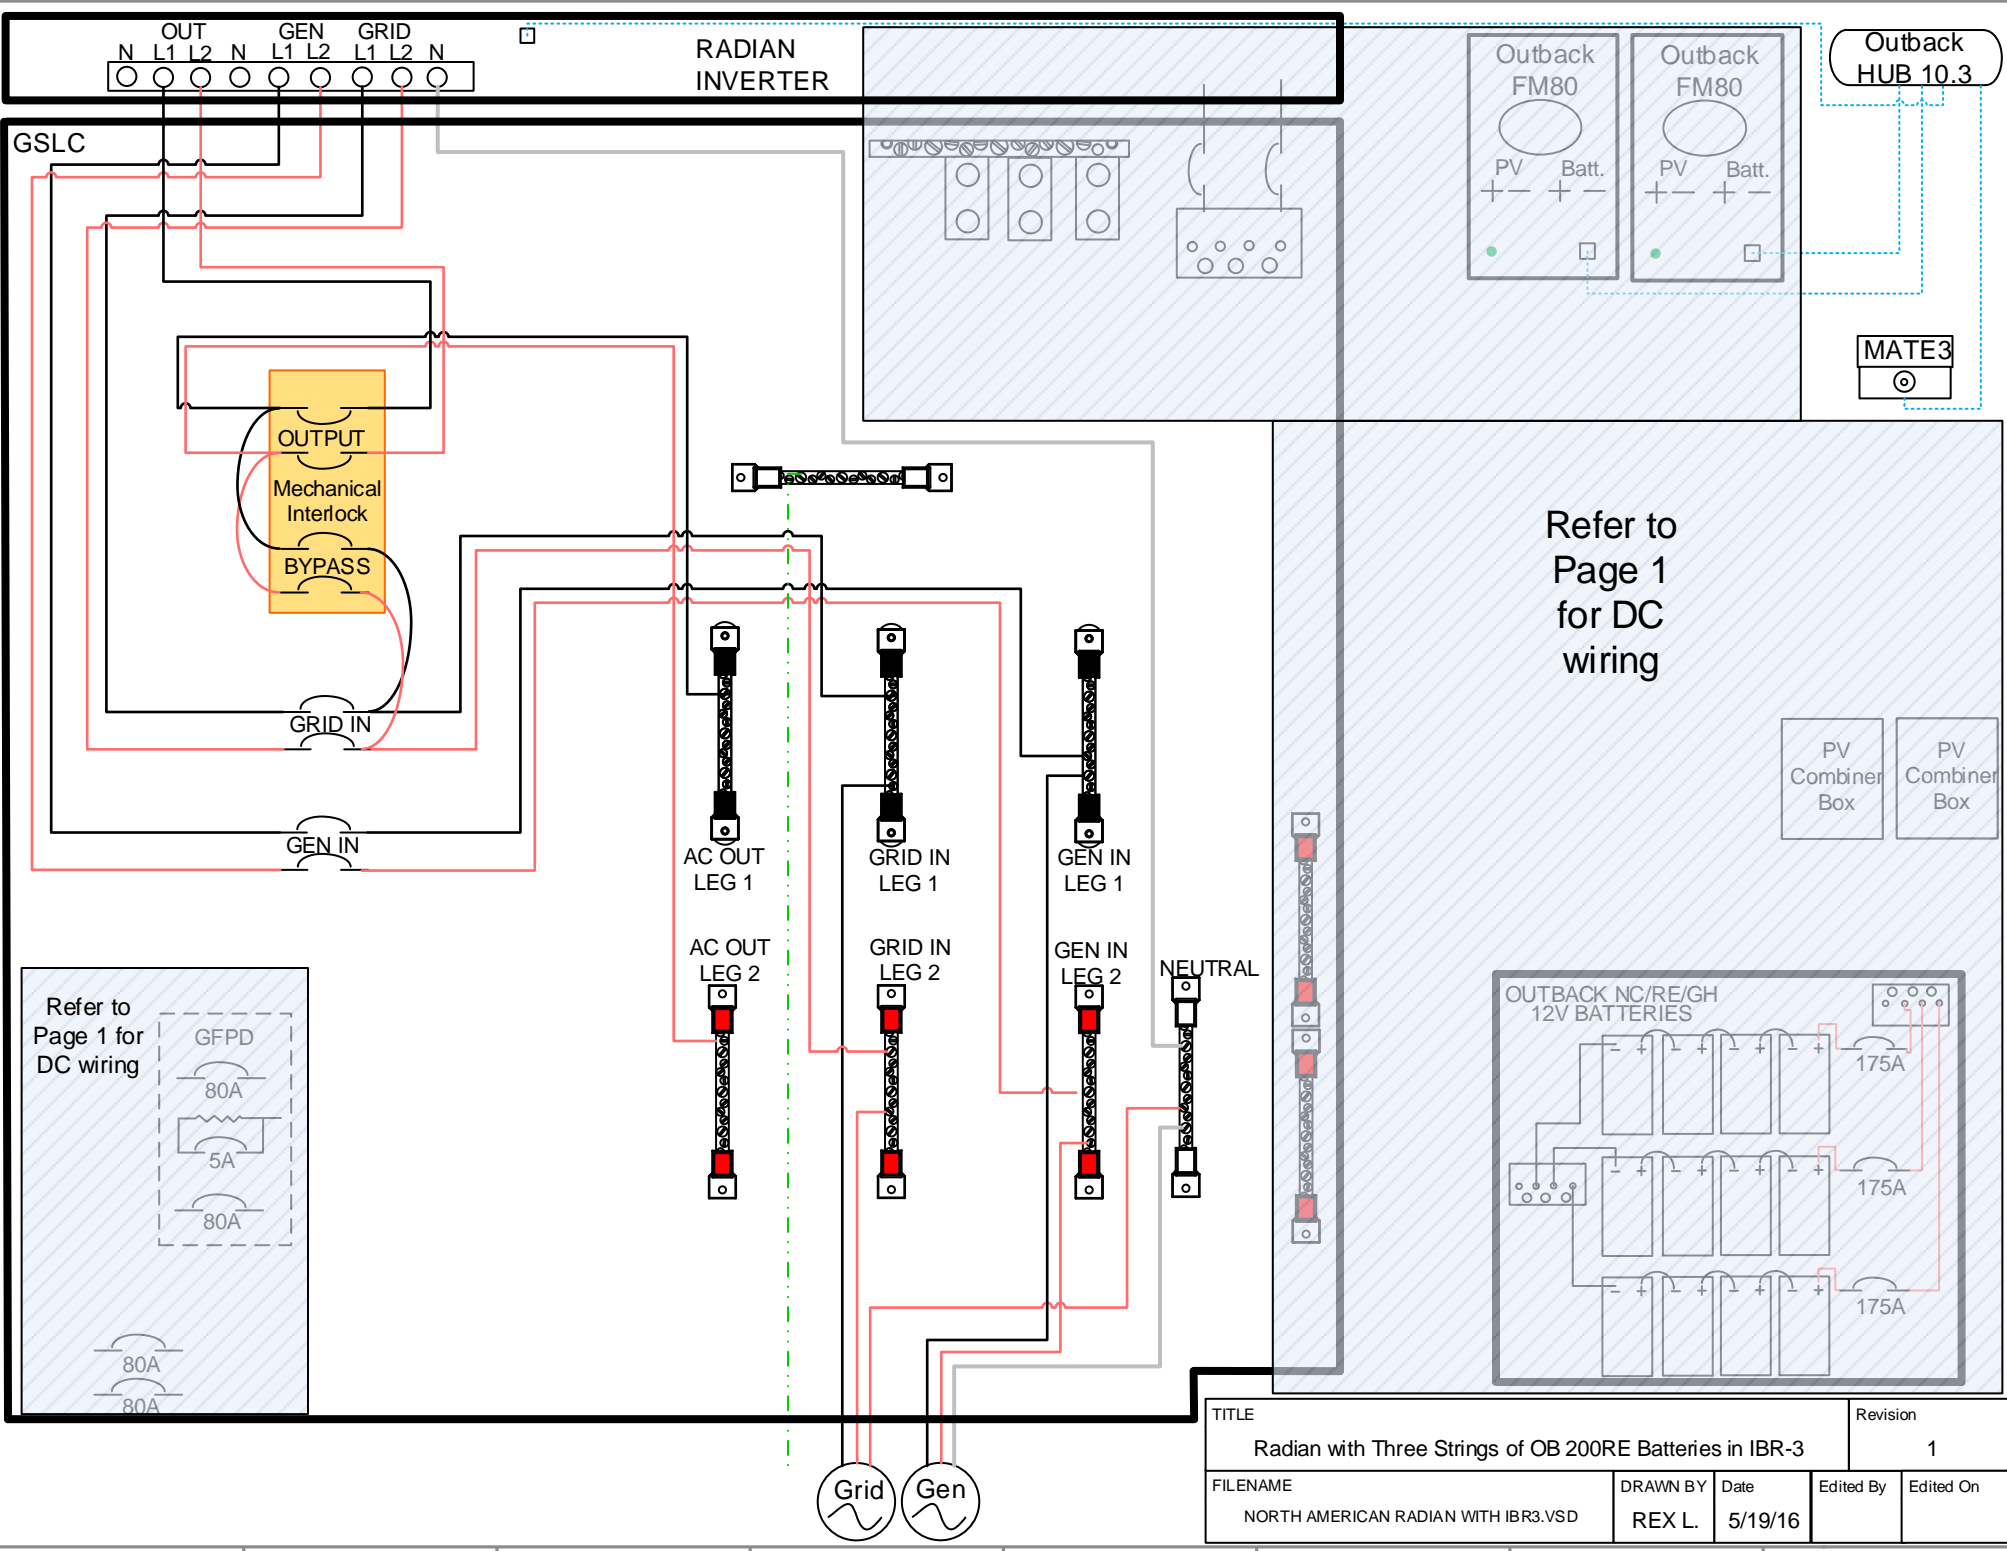

Refer to Page 2 for AC wiring

TITLE			Revision	
Radian with Three Strings of OB 200RE Batteries in IBR-3			1	
FILENAME	DRAWN BY	Date	Edited By	Edited On
NORTH AMERICAN RADIAN WITH IBR3.VSD	REX L.	5/19/16		

Refer to Page 1 for DC wiring

GFPD

80A

5A

80A

80A

80A

Refer to Page 1 for DC wiring

PV Combiner Box

PV Combiner Box

OUTBACK NC/RE/GH 12V BATTERIES

175A

175A

175A

TITLE				Revision	
Radian with Three Strings of OB 200RE Batteries in IBR-3				1	
FILENAME	DRAWN BY	Date	Edited By	Edited On	
NORTH AMERICAN RADIAN WITH IBR3.VSD	REX L.	5/19/16			