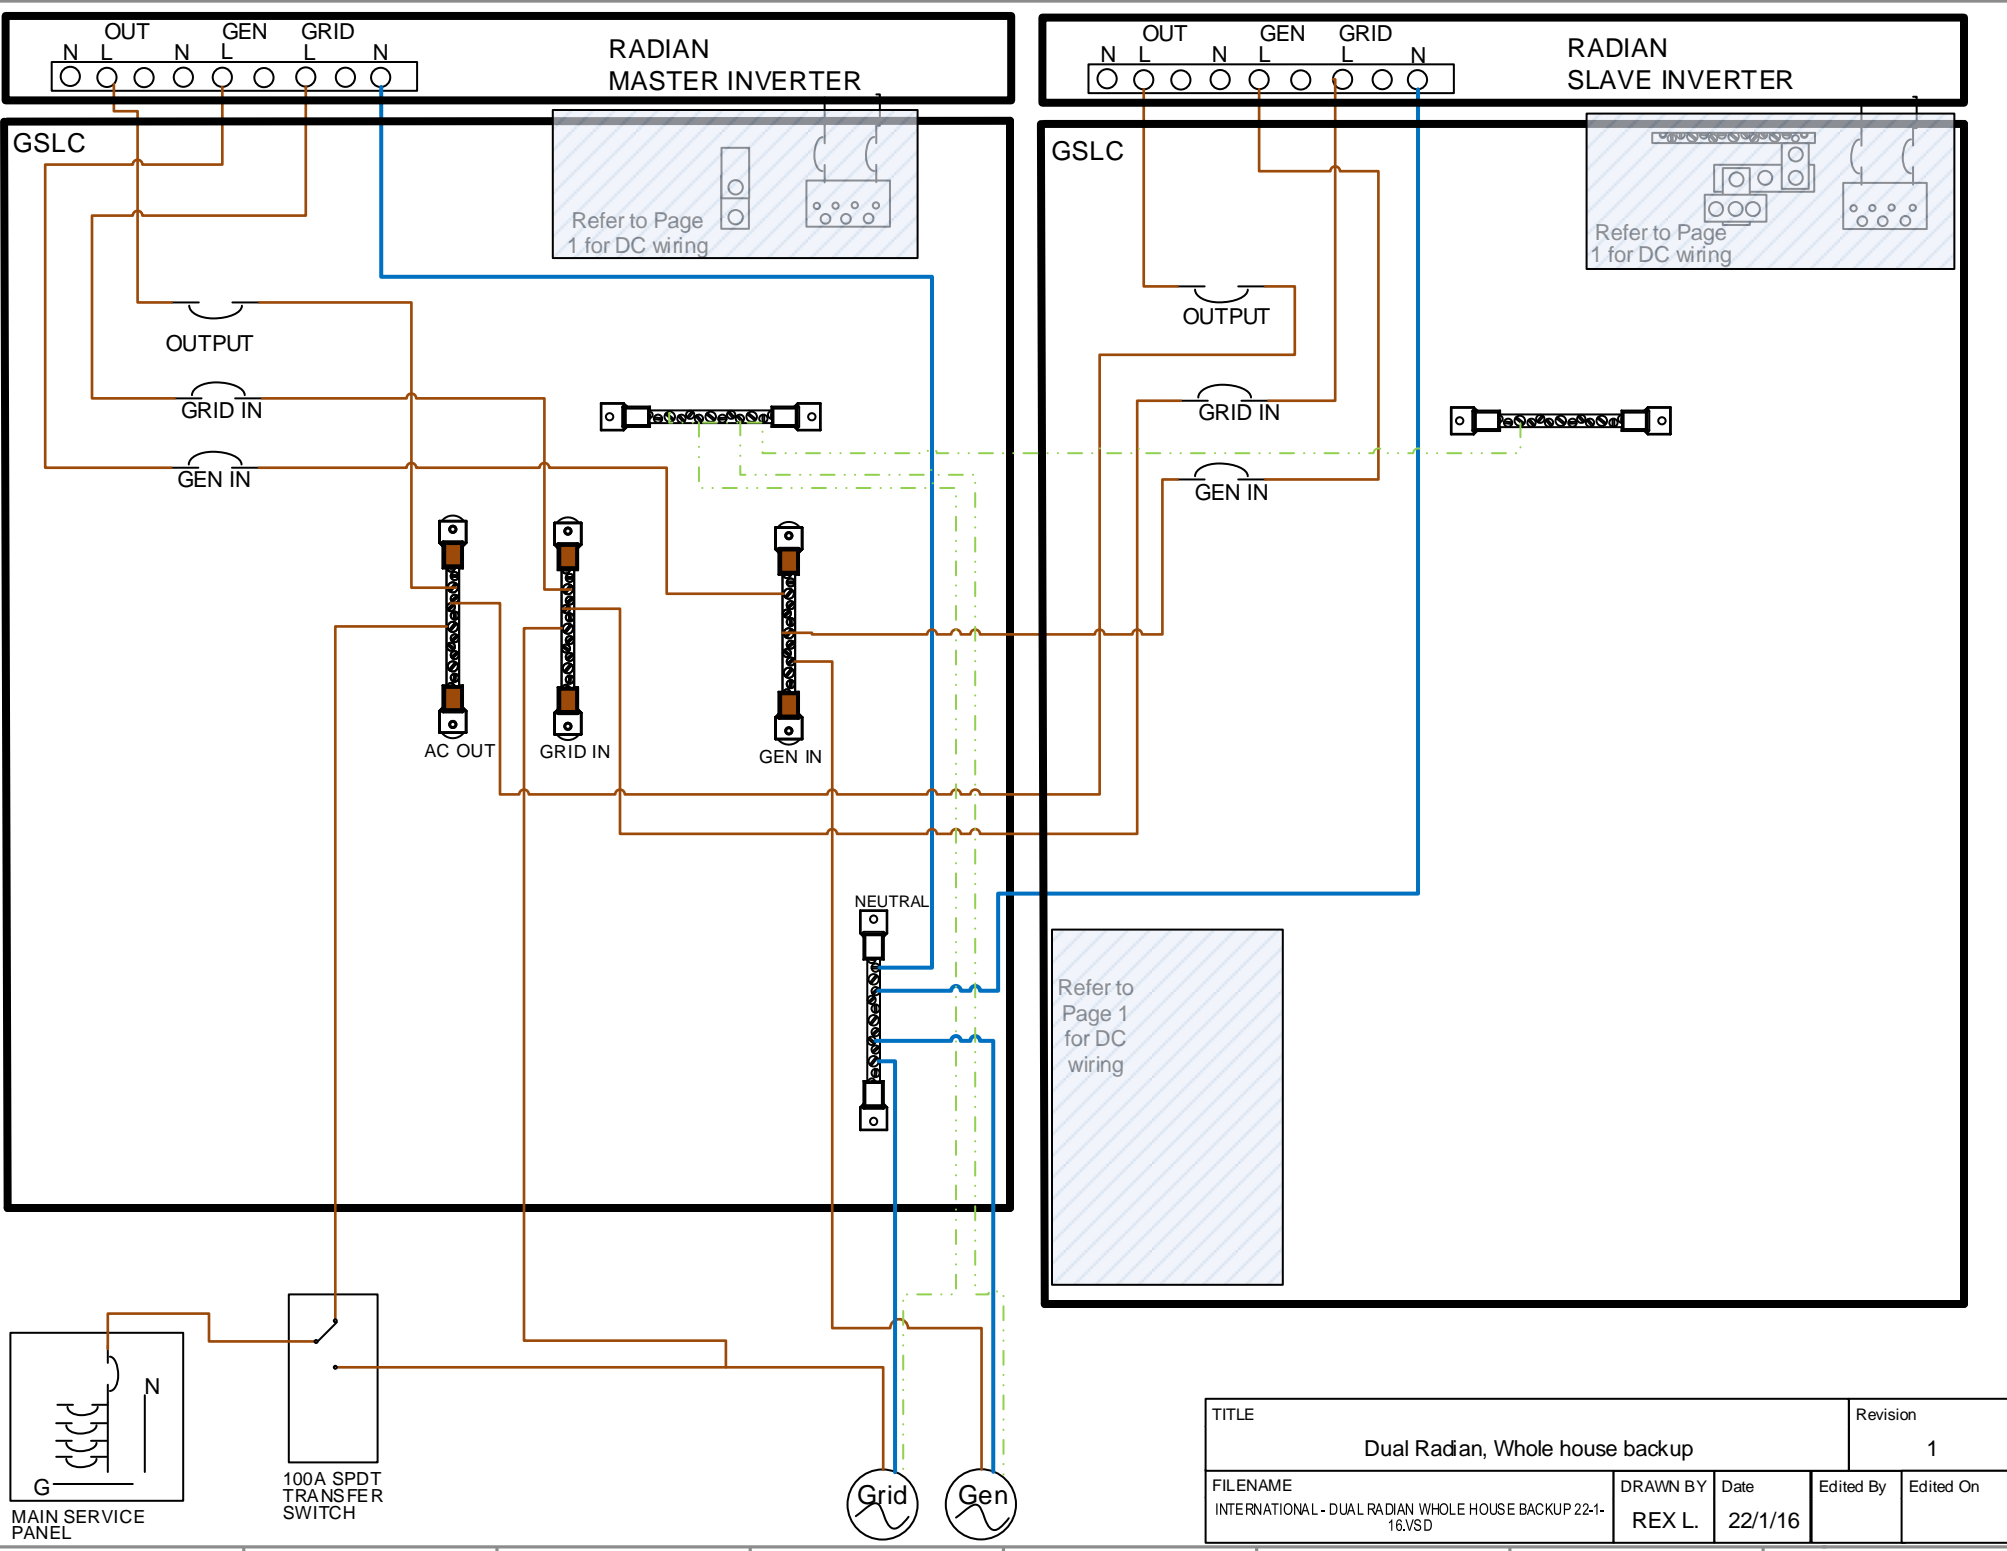

OUT GEN GRID RADIAN MASTER INVERTER

OUT GEN GRID RADIAN SLAVE INVERTER

Outback HUB 10.3 MATE3

GSLC  
Refer to Page 2 for AC wiring

INVERTER DC (-) BUS  
SHUNT

GSLC  
Refer to Page 2 for AC wiring

INVERTER SHUNT  
CC SHUNT  
GS-SBUS  
FW-SBUS

FNDC

Outback FM80 PV Batt.  
Outback FM80 PV Batt.

PV Combiner Box  
PV Combiner Box

Outback FM80 PV Batt.  
Outback FM80 PV Batt.

PV Combiner Box  
PV Combiner Box

RTS 48V BATTERY BANK

Refer to Page 2 for AC wiring

Grid Gen

TITLE				Revision	
Dual Radian, Whole house backup				1	
FILENAME	DRAWN BY	Date	Edited By	Edited On	
INTERNATIONAL - DUAL RADIAN WHOLE HOUSE BACKUP 22-1-16.VSD	REX L.	22/1/16			

TITLE				Revision	
Dual Radian, Whole house backup				1	
FILENAME	DRAWN BY	Date	Edited By	Edited On	
INTERNATIONAL - DUAL RADIAN WHOLE HOUSE BACKUP 22-1-16.VSD	REX L.	22/1/16			